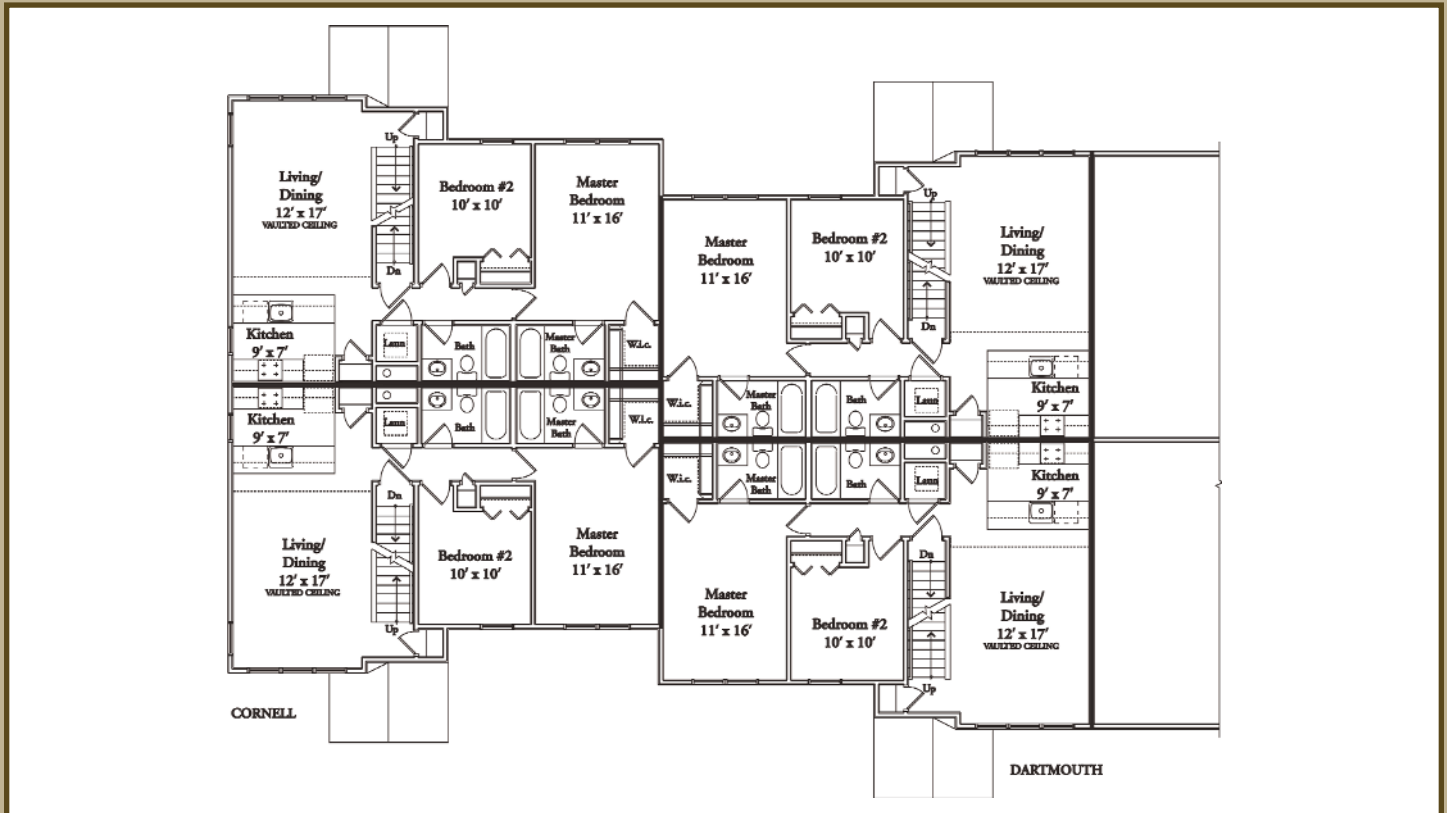

Sitemap

Amherst / Bennington

898 Sq Ft.
2 Bedrooms - 2 Baths

898 Sq Ft.
2 Bedrooms - 2 Baths

1126 Sq Ft.
2 Bedrooms - 2 Baths

Cornell / Dartmouth

1126 Sq Ft.
2 Bedrooms - 2 Baths

The Loft