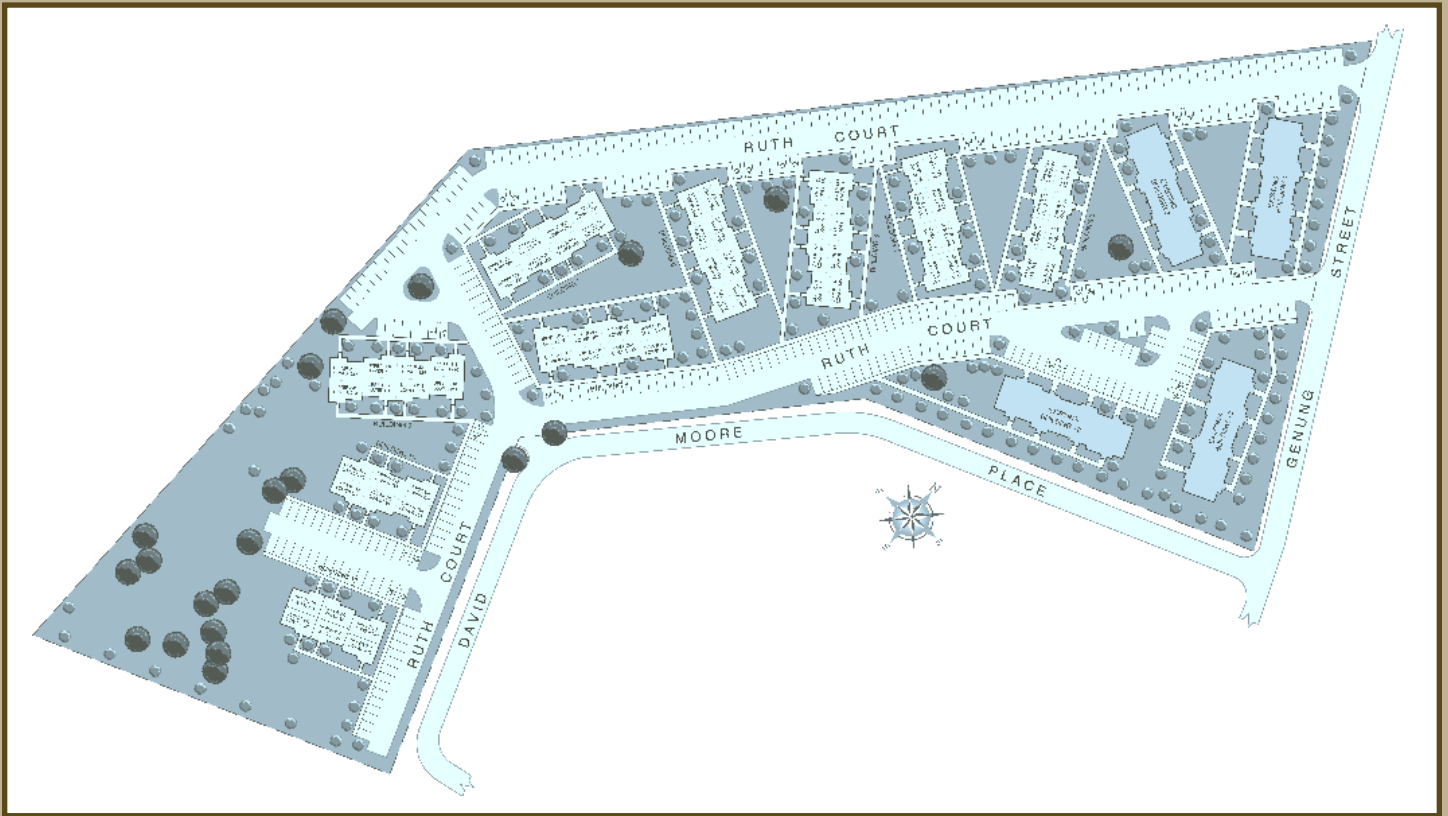

Sitemap

Amherst / Bennington

898 Sq Ft.
2 Bedrooms - 2 Baths

898 Sq Ft.
2 Bedrooms - 2 Baths

1126 Sq Ft.
2 Bedrooms - 2 Baths

Cornell / Dartmouth

1126 Sq Ft.
2 Bedrooms - 2 Baths

The Loft